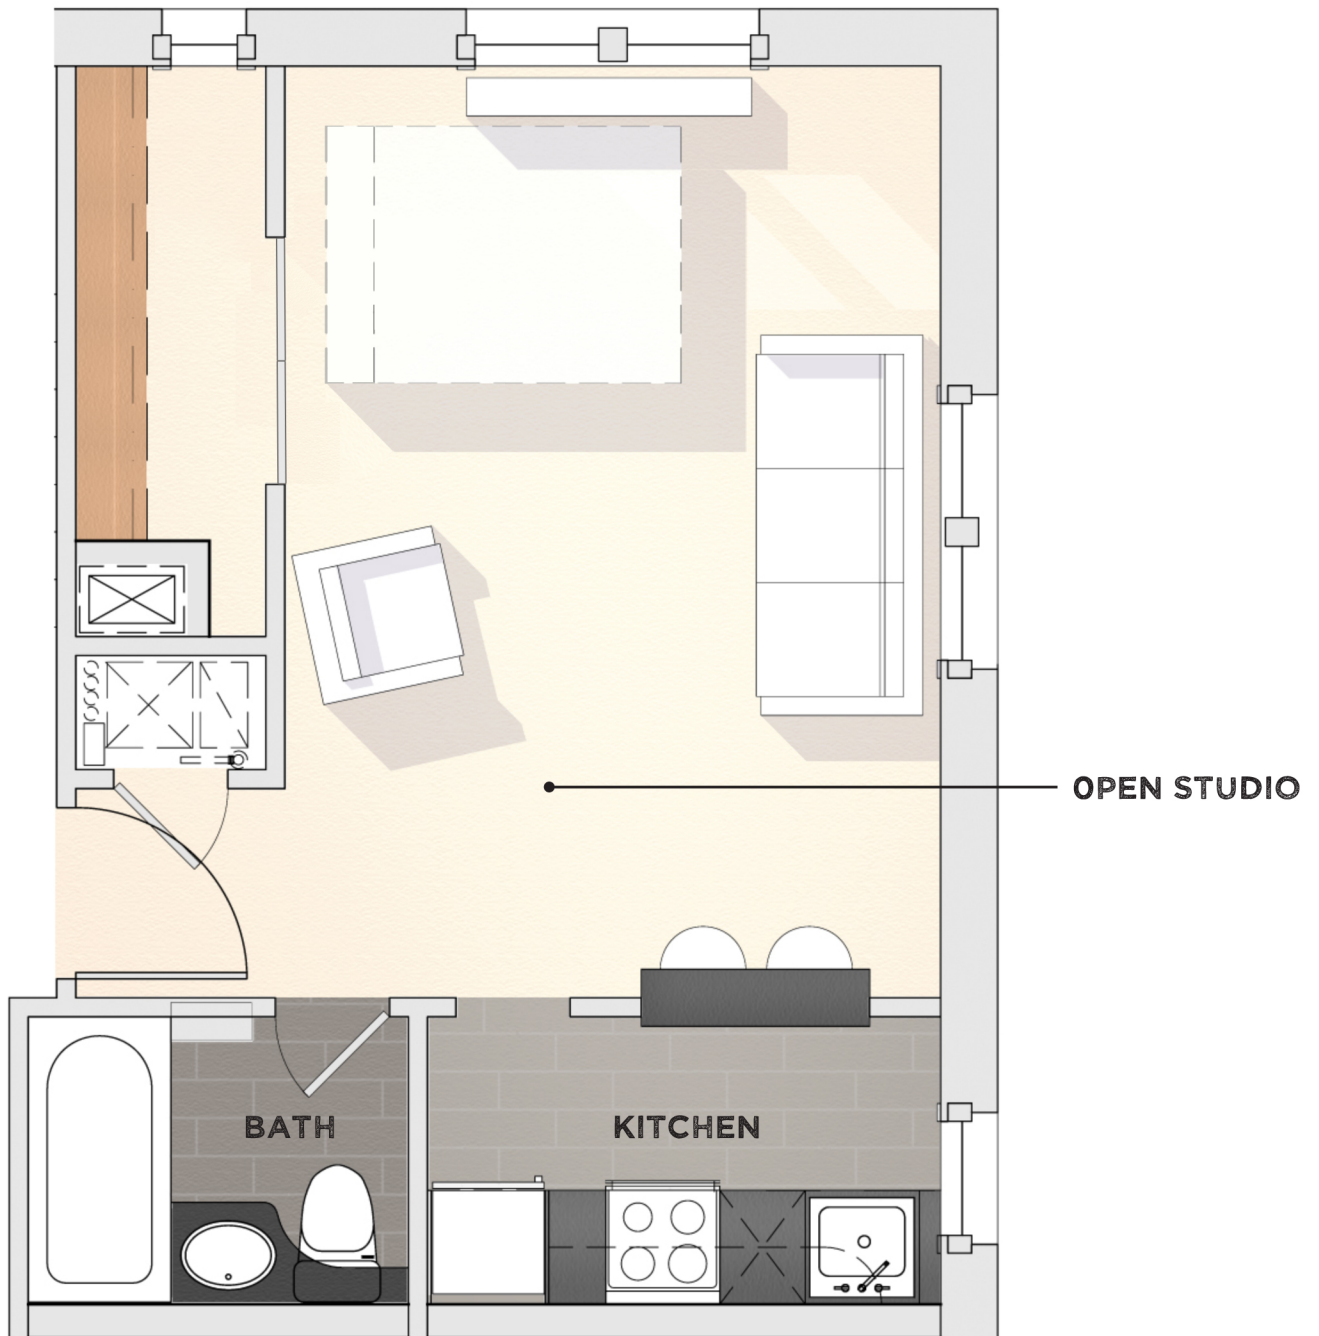

# THE BARTLETT

2227  
HOWARD STREET

STUDIO WOOD FLOORS ARTS & CRAFTS STYLE

(402) 280-8981

INFO@THEFLATSONHOWARD.COM