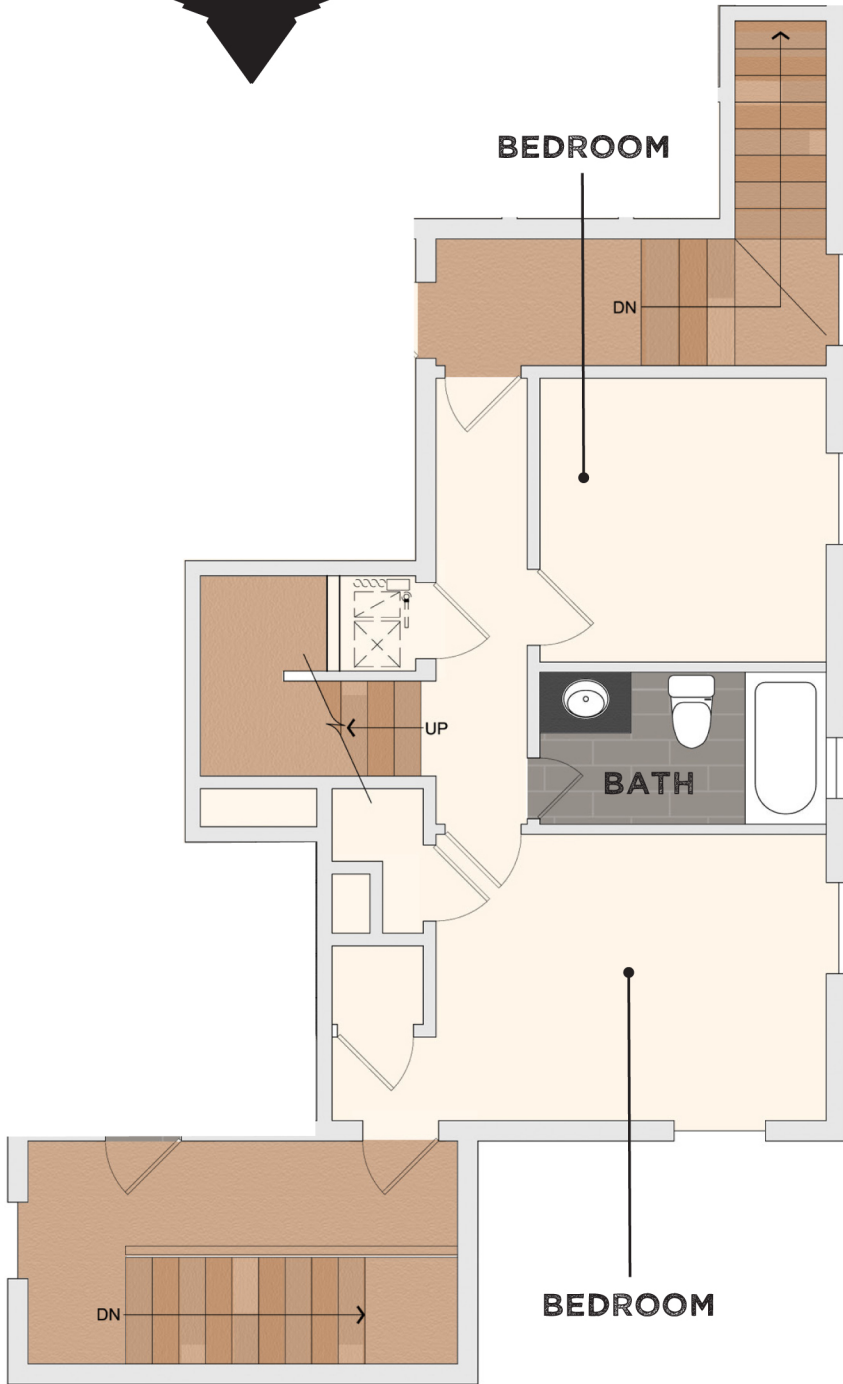

2 BD / UNIT C    TRIPLEX    RESTORED WOOD FLOOR    SKYLIGHT

SECOND FLOOR

THIRD FLOOR