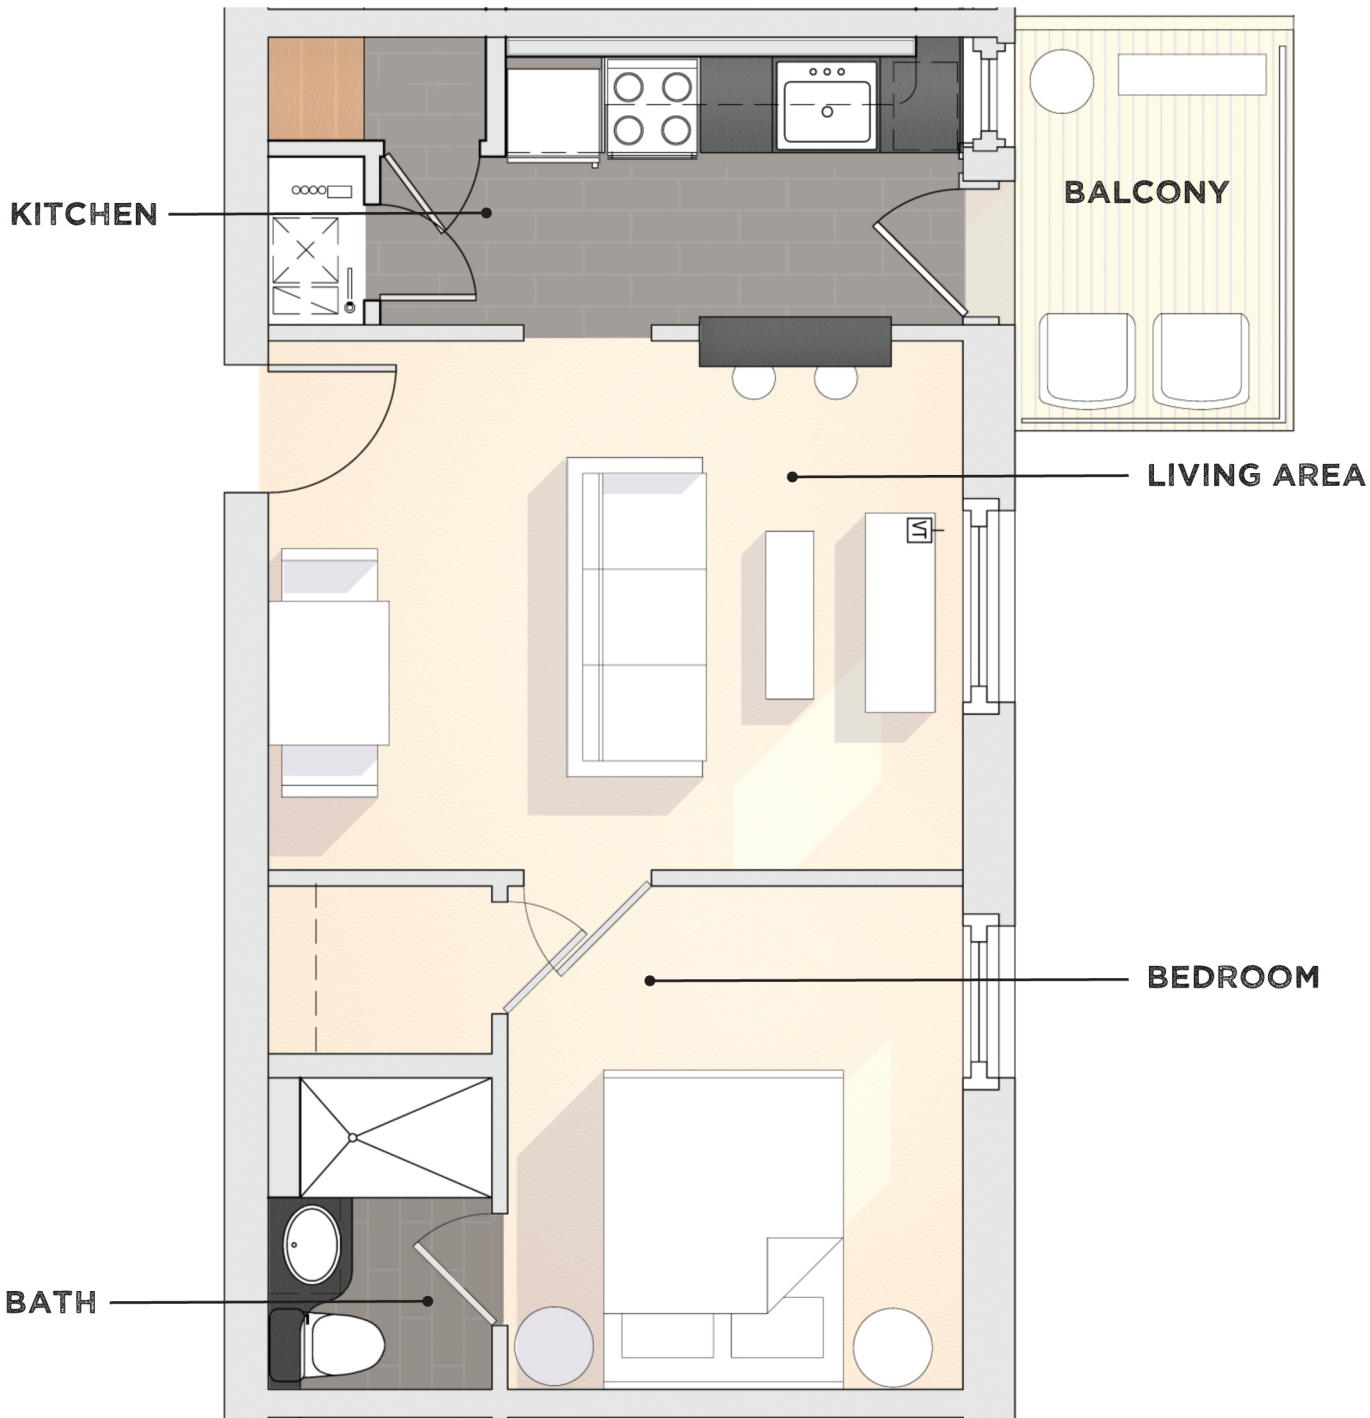

2215

HOWARD STREET

The
LONGFELLOW

1 BD / TYPE A EURO W/D GRANITE COUNTERS COMMUNITY ROOM

(402) 280-8981

INFO@THEFLATSONHOWARD.COM