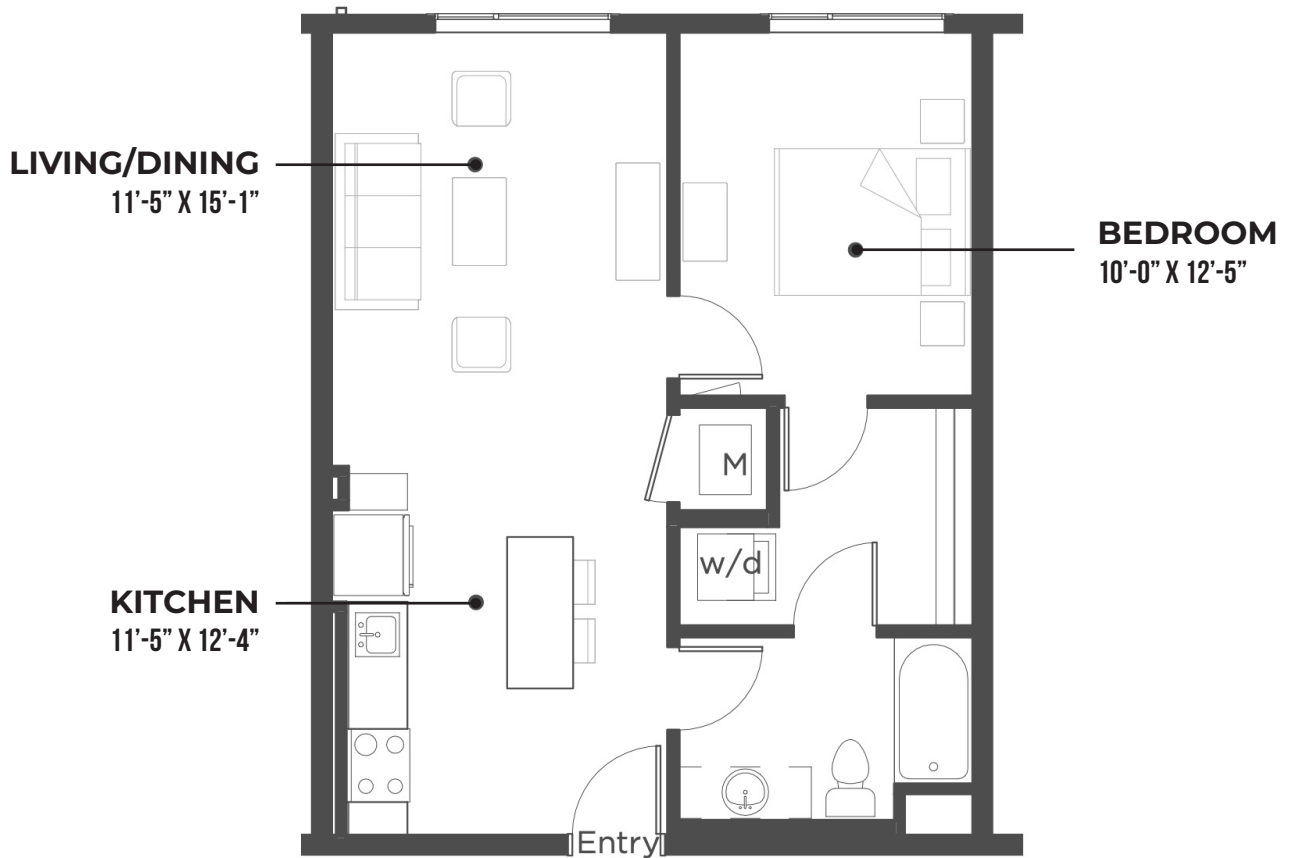

THE HOWARD

1A

1 BED / 1 BATH

WEST, SOUTH, + COURTYARD VIEWS

665 SF

2323 HOWARD STREET • (402) 280 8982 • INFO@THEFLATSONHOWARD.COM