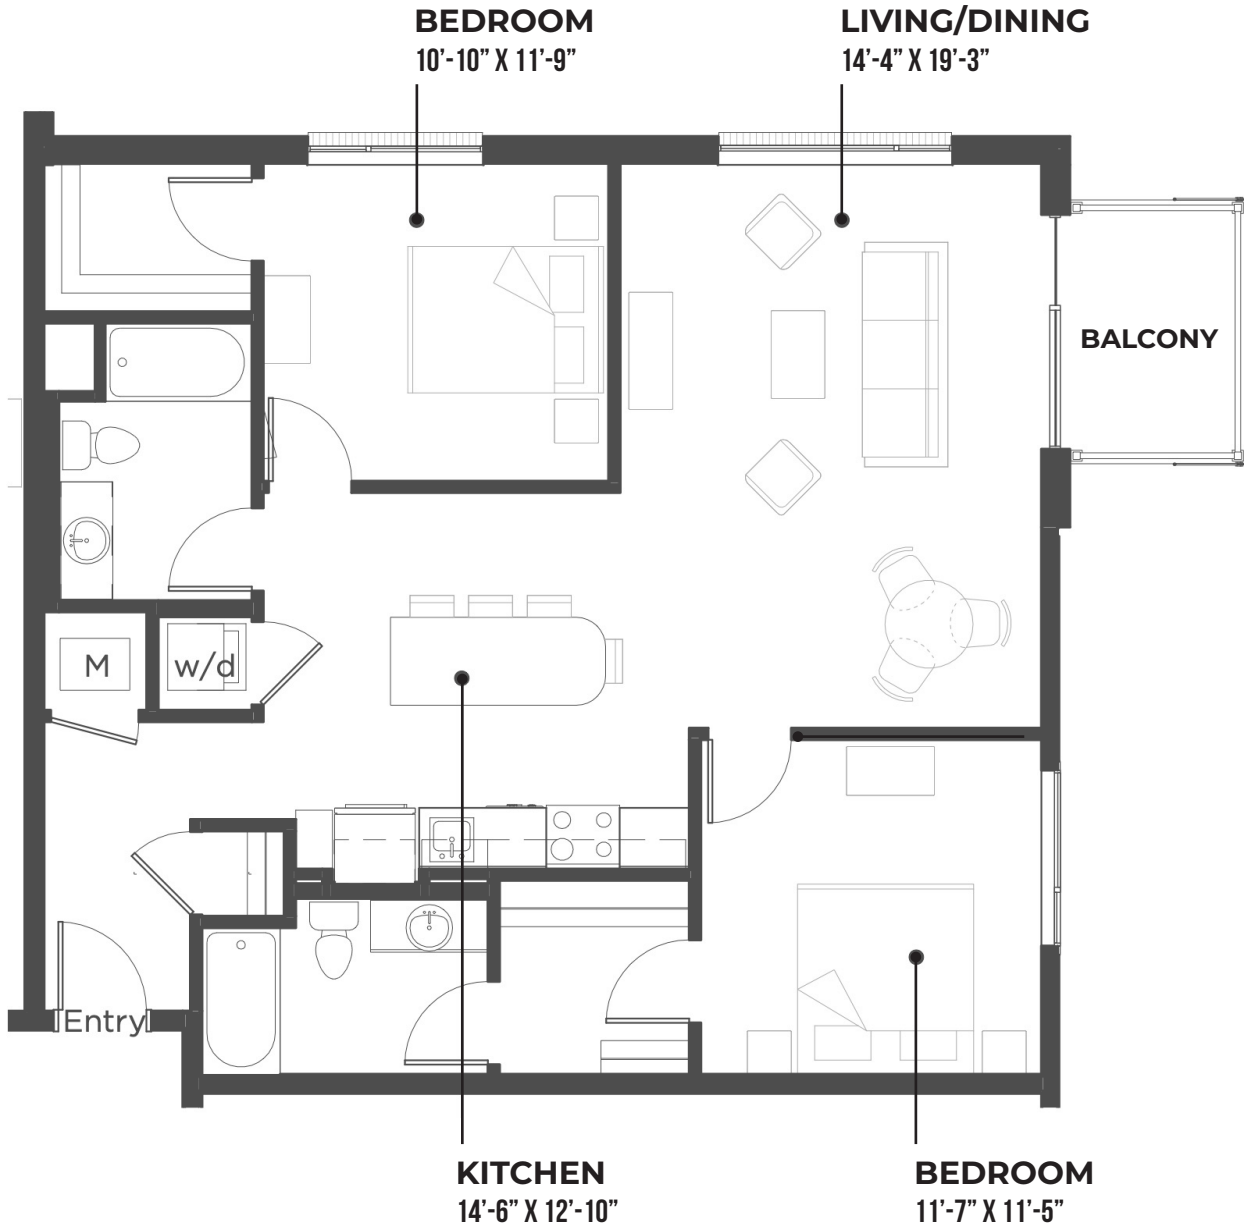

THE HOWARD

2A

2 BED / 2 BATH

NORTH & EAST VIEWS

1132 SF

2323 HOWARD STREET • (402) 280 8982 • INFO@THEFLATSONHOWARD.COM